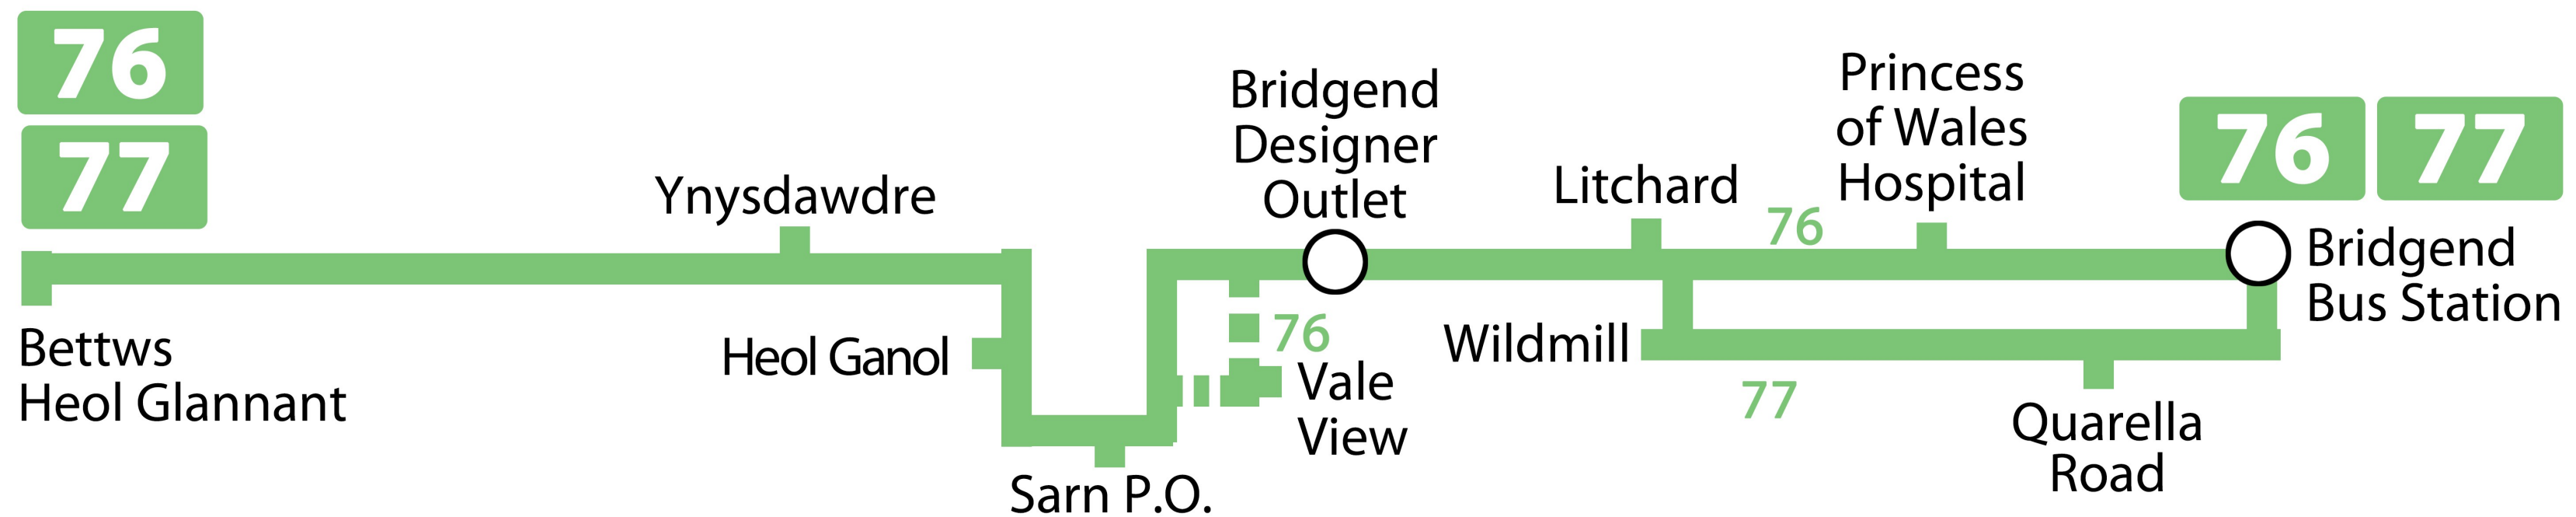

Services 76, 77

Bridgend to Bettws via Sarn

www.firstgroup.com/cymru