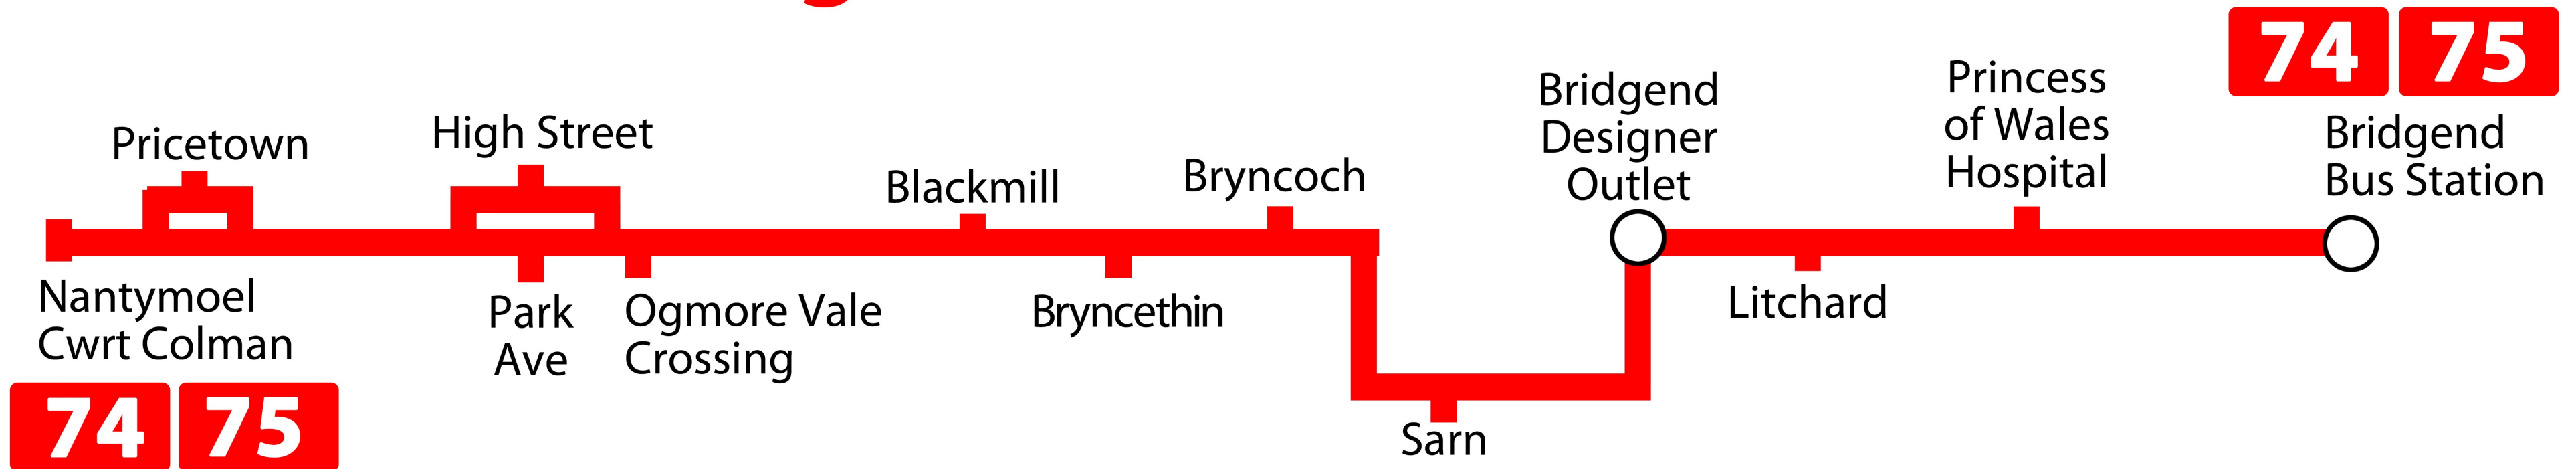

Services 74, 75

Bridgend to Nantymoel via Sarn, Bryncethin, Blackmill and Ogmore Vale

www.firstgroup.com/cymru