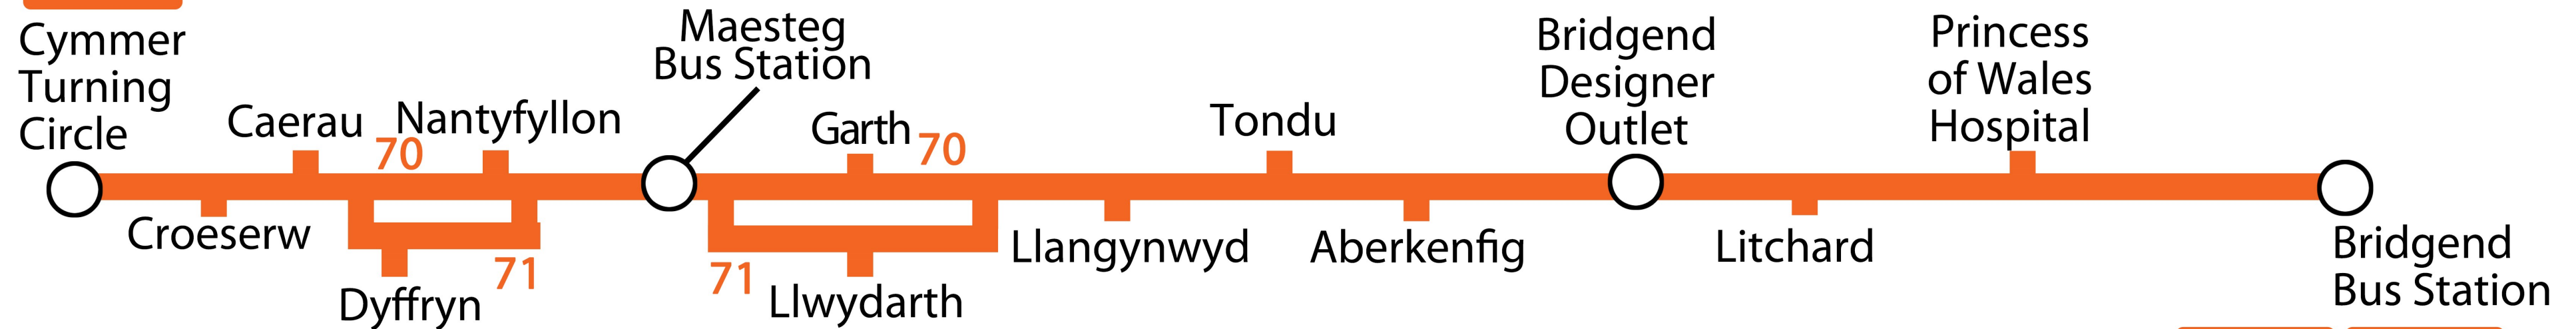

Services 70, 71

Bridgend to Cymmer via Tondu and Maesteg Every 20 Minutes Weekdays Daytime

70
71

70 **71**

www.firstgroup.com/cymru