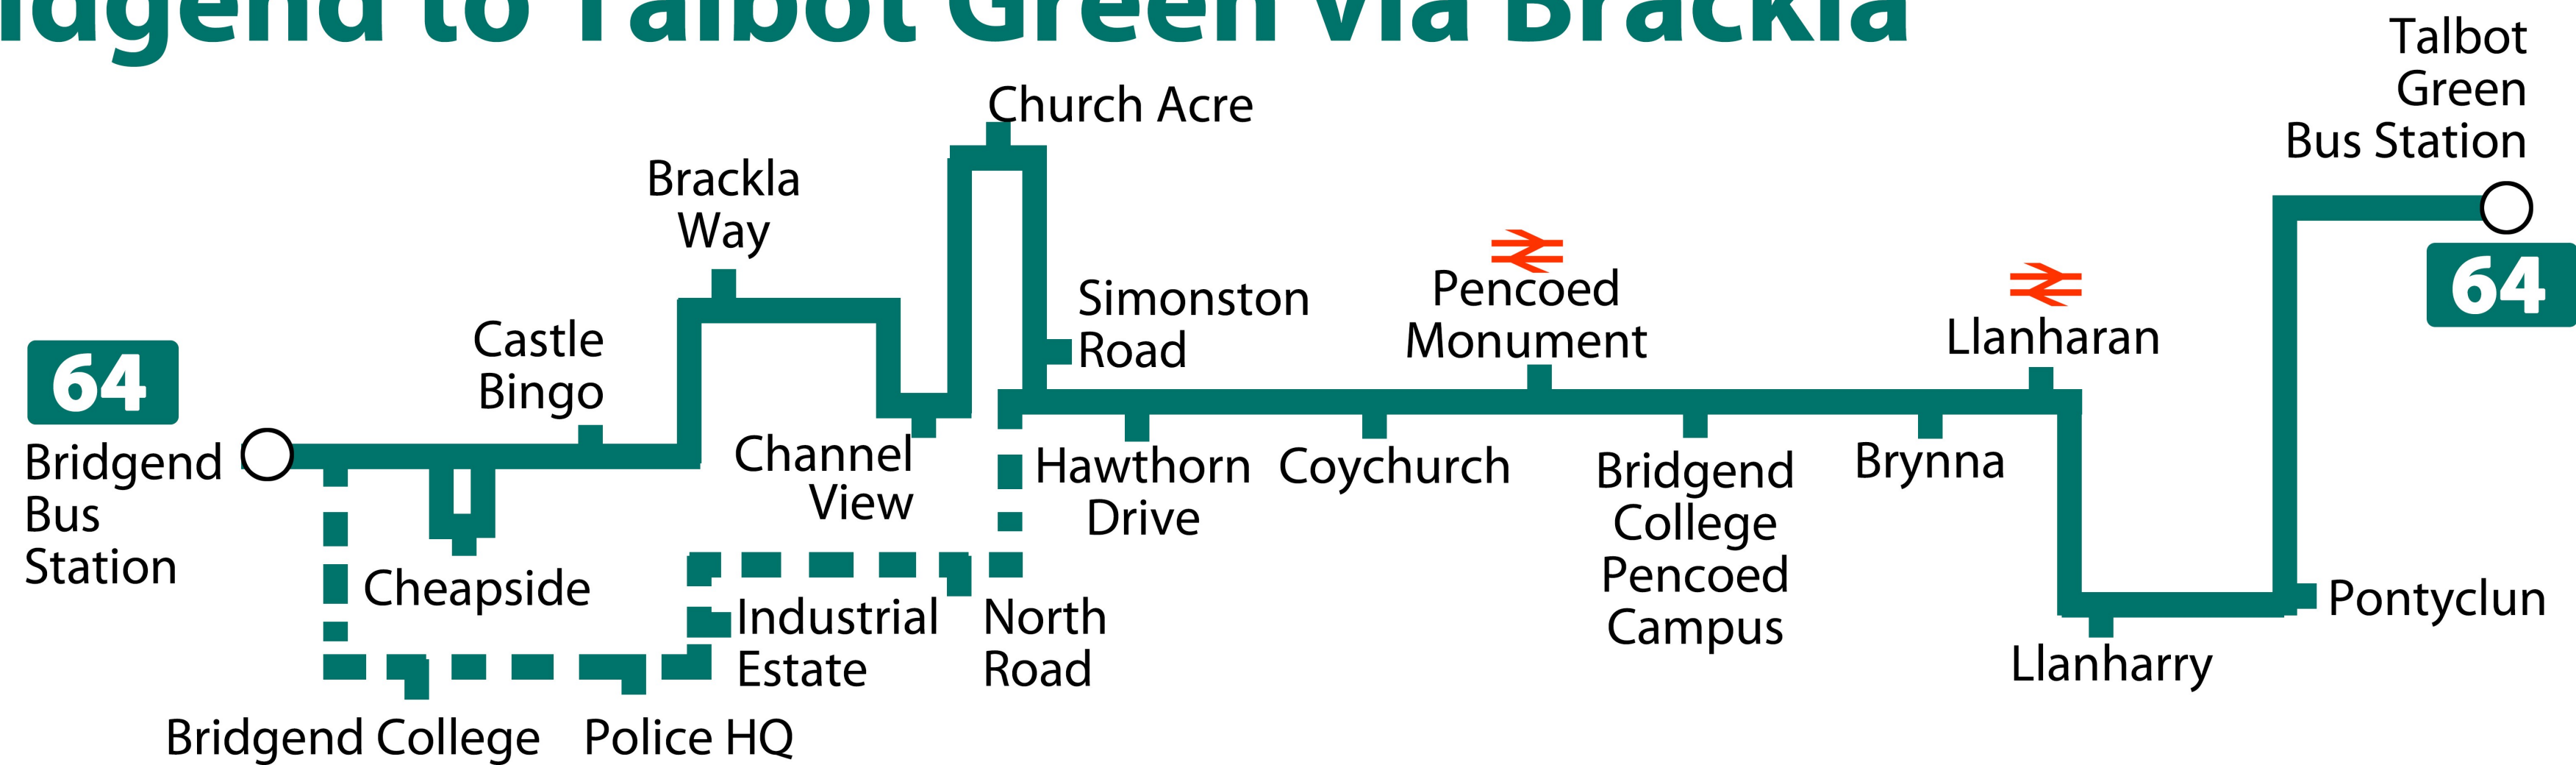

Service 64

Bridgend to Talbot Green via Brackla

www.firstgroup.com/cymru