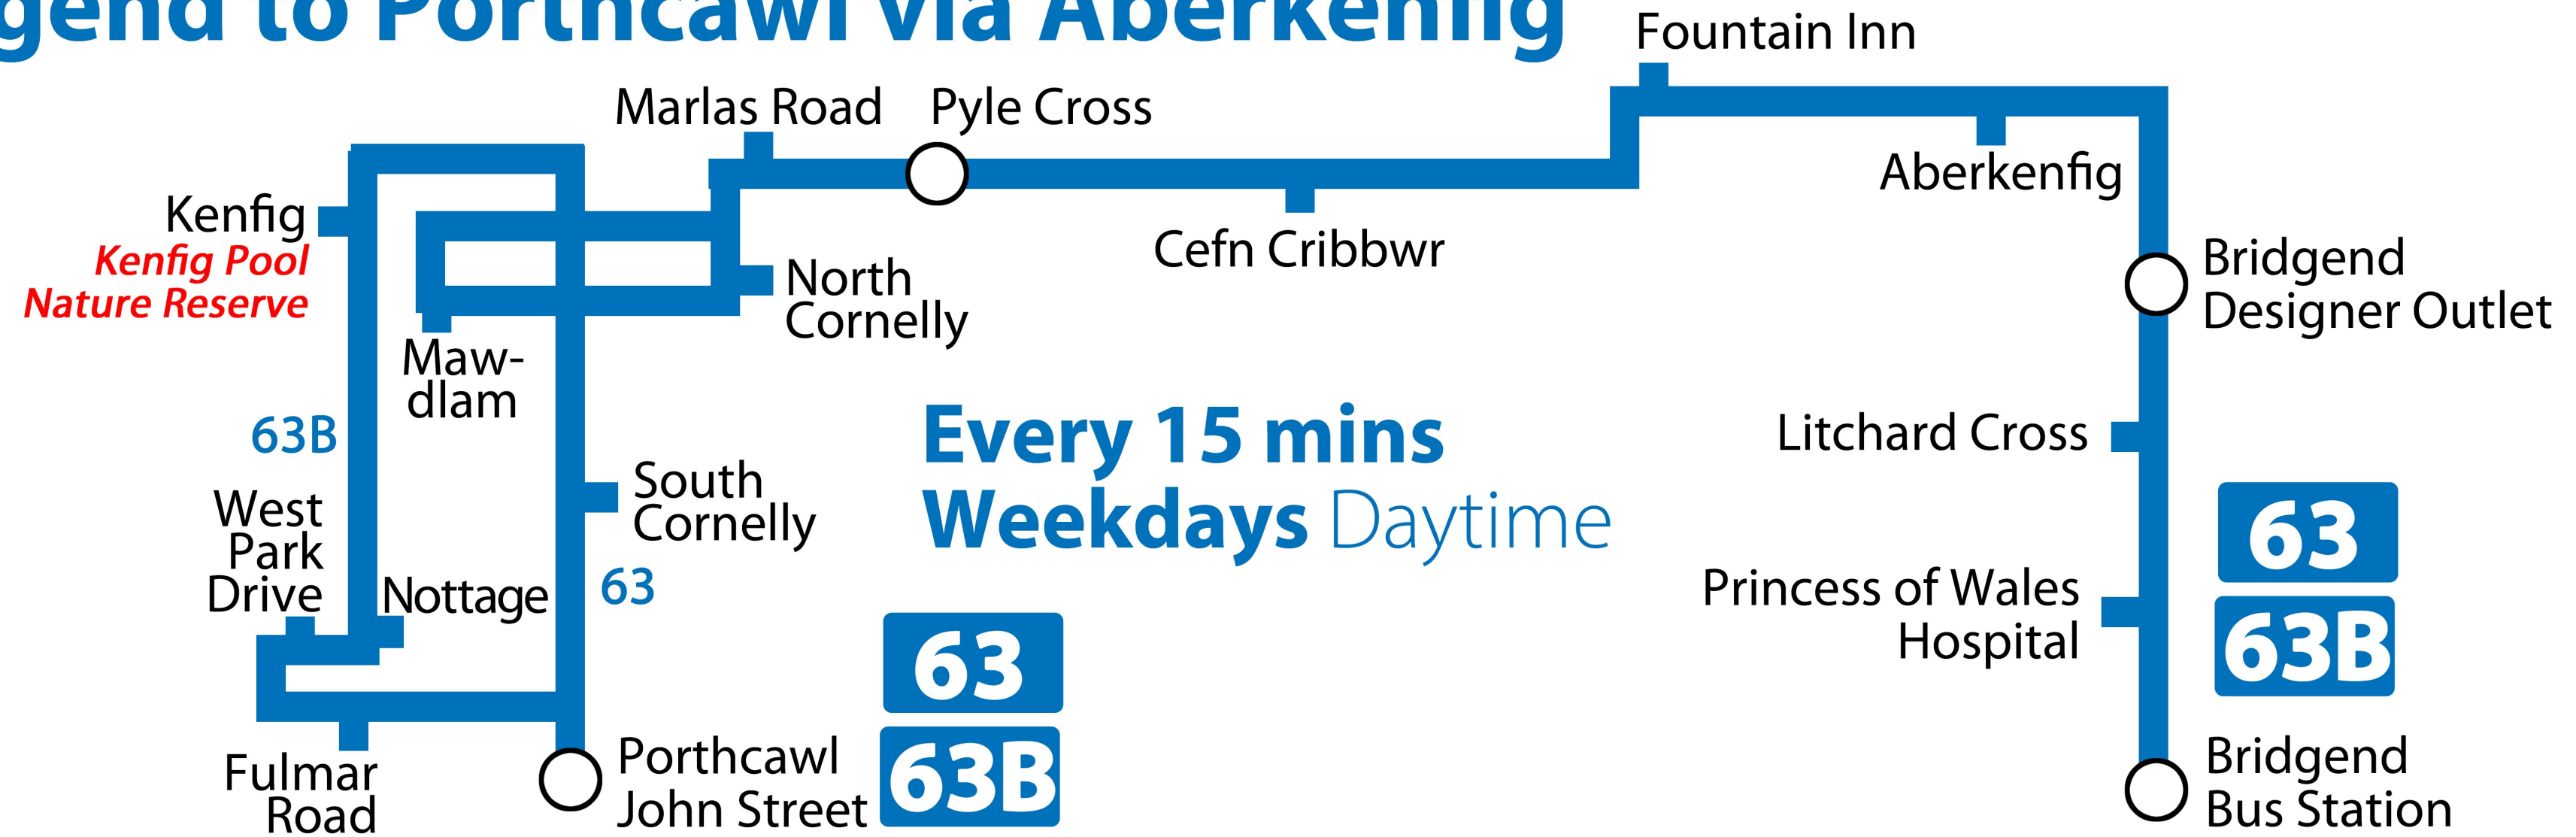

Services 63, 63B

Bridgend to Porthcawl via Aberkenfig

www.firstgroup.com/cymru